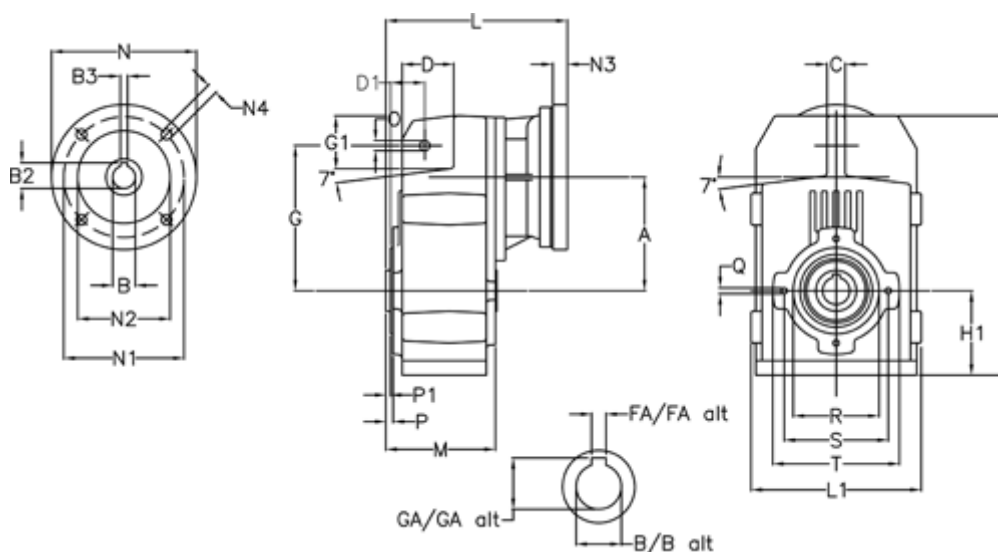

Article number: 29560401464250
 Description: Shaft mounted gear
 A412H40-14,6-P132B5

Measures

A = 175.75	FA = 12	M = 144.0	Q = M12x19
B = 40	G = 218	N = 300	R = 130
B1 = 38	G1 = 97.5	N1 = 265	S = 165
B2 = 41.3	GA = 43.0	N2 = 230	T = 200
B3 = 10	H = 389.0	N4 = 14	
C = 16	H1 = 116.0	O = 14	
D = 79.0	L = 312.0	P = 7.5	
D1 = 56.5	L1 = 242	P1 = 3.5	